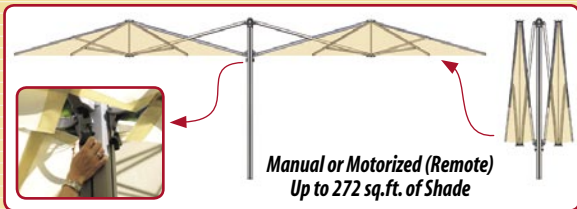

M-Series

UMBRELLA SYSTEMS

M-SERIES UMBRELLA SYSTEMS

FEATURES AND OPTIONS

• LED LIGHTING

Optional LED lighting with hidden wiring is also controlled by the remote control.

• RAIN GUTTERS

Umbrellas can be connected with optional rain gutters which prevents sun and rain from penetrating.